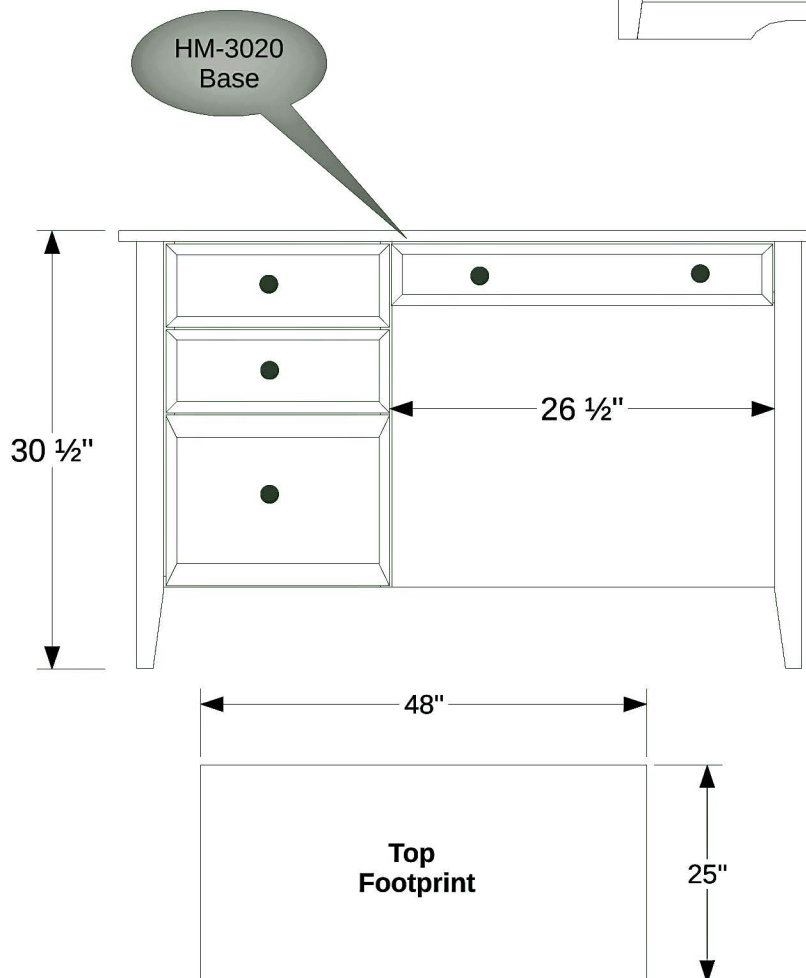

# HM-3020 2 pc. Knee Hole Desk

For pricing go to ( HM - OFFICE) Page 1

## Standard Fetures

1. Dovetailed , Poplar drawer Box construction
2. Full Extension drawer slides
3. ¾" thick tops
4. Adjustable floor glides
5. 2 – Adj. Shelves in hutch
6. Pen drawer
7. File drw. Letter size