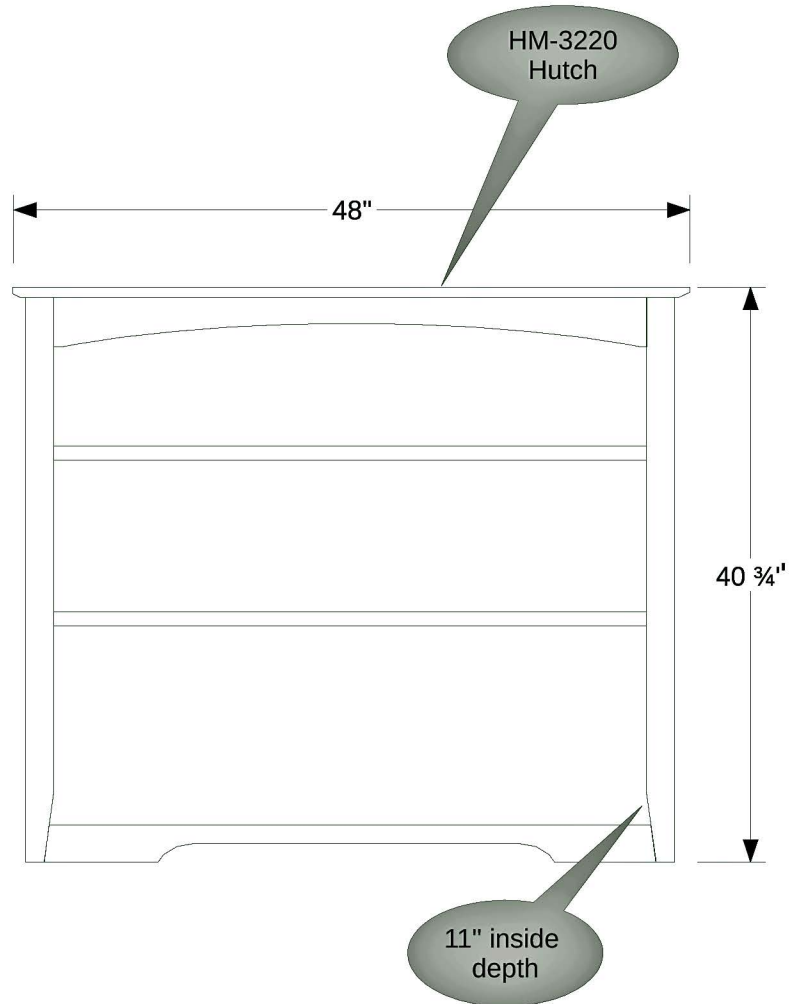

# HM-3020 2 pc. Knee Hole Desk

For pricing go to ( HM - OFFICE) Page 1

## Standard Fetures

1. Dovetailed , Poplar drawer Box construction
2. Full Extension drawer slides
3. ¾" thick tops
4. Adjustable floor glides
5. 2 – Adj. Shelves in hutch
6. Pen drawer
7. File drw. Letter size